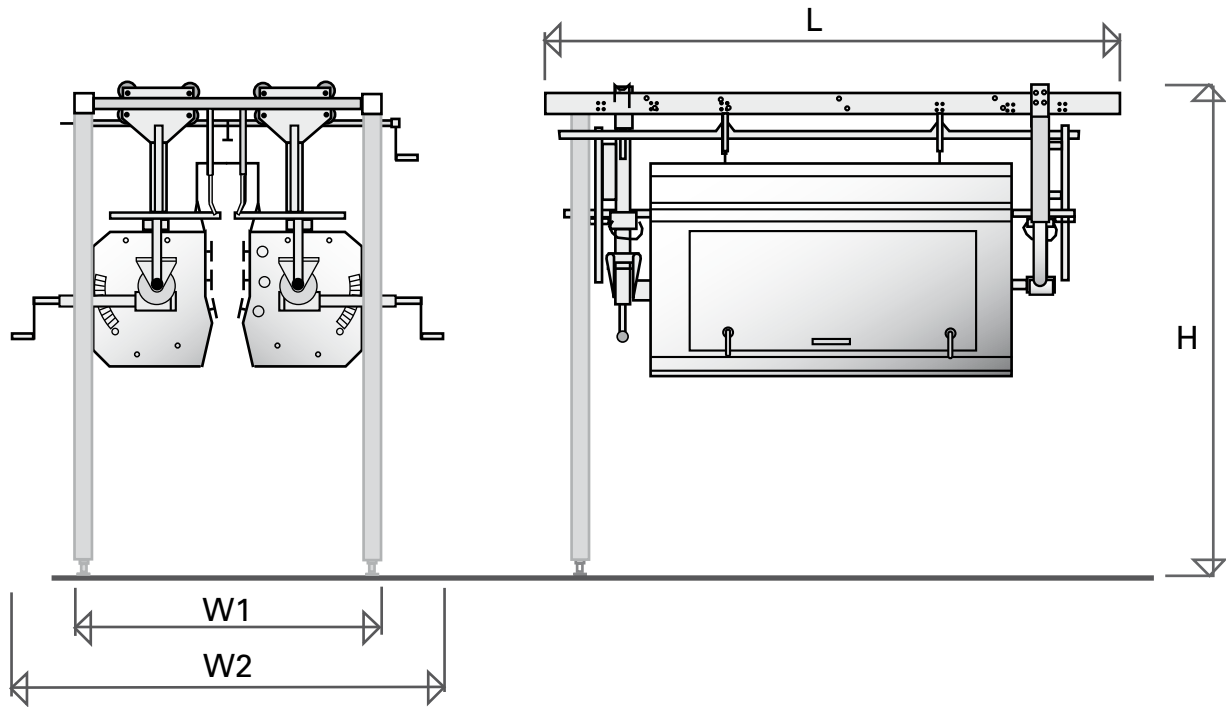

Meyn plucker KM72

Live weight	kg	1.0-3.5
Length (L)	mm	2,930
Width (W1)	mm	2,400
Width (W2)	mm	1,600
Height (H)	mm	1,800-2,000
Weight	kg	1,600
Electric power installed	kW	18.0
Water connection	BSP	1"
Water consumption	l/bird	0.2-0.5
Options:	Lower beam	

Poultry Processing Solutions

Meyn plucker KM72

- Perfect finisher.
- Cabinet can tilt for easy access during cleaning and maintenance.
- Very sturdy construction.
- Easy to adjust.

Generic Meyn plucker