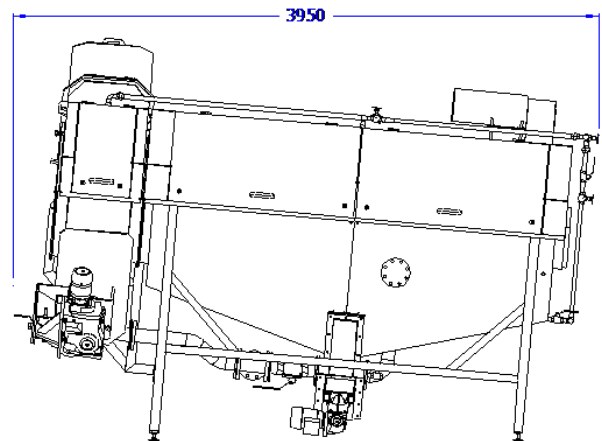

Washing Drum