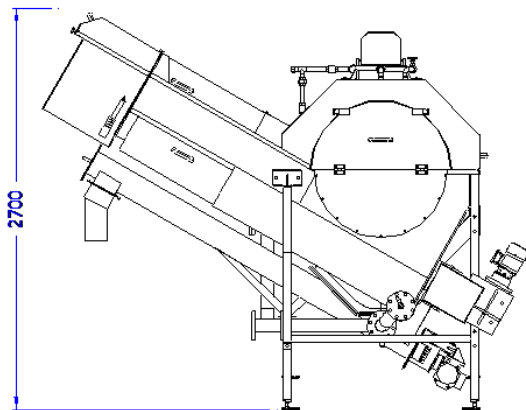

Washing Drum