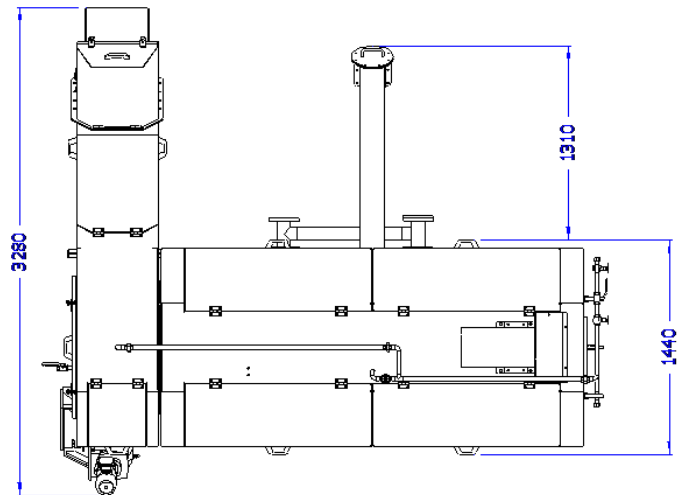

Washing Drum