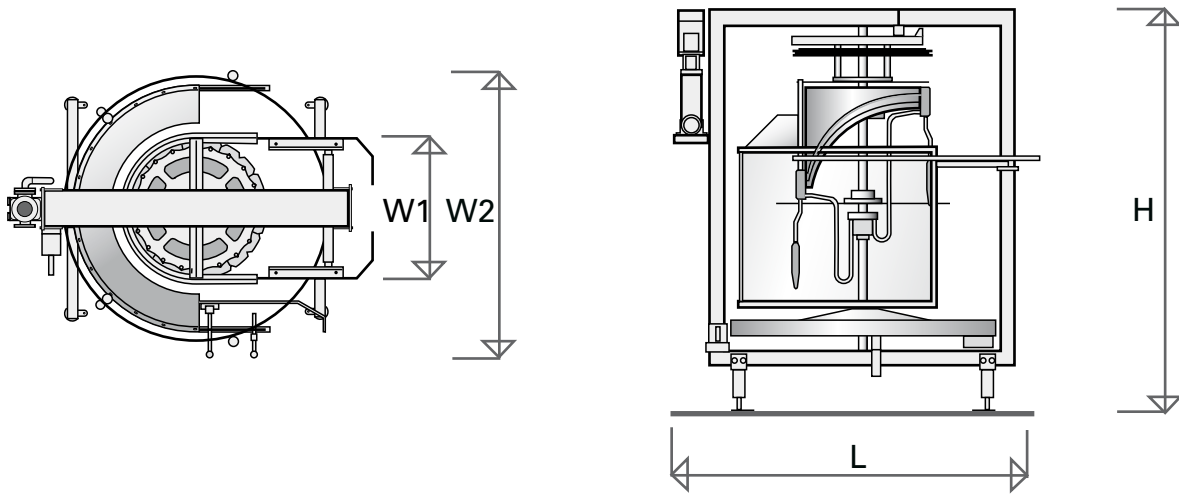

Meyn inside/outside bird washer for turkeys

Product live weight range	kg	3-22	3-22
Capacity	BPH	2,900	3,600
Shackle pitch	inch	15	12
Number of units		8	10
Length (L)	mm	2,500	2,500
Width (W1)	mm	970	970
Width (W2)	mm	1,960	1,960
Height (H)	mm	2,670	2,670
Weight	kg	800	800
Electric power installed	kW	4	4
Water connection	mm	DN32	DN32
Water consumption	m ³ /h	5	5
Drain connection	mm	200	200

Meyn inside/outside bird washer for turkeys

- Easy to adjust.
- Low water consumption.
- Stable and sturdy construction.
- Integrated pump for optimum washing result.