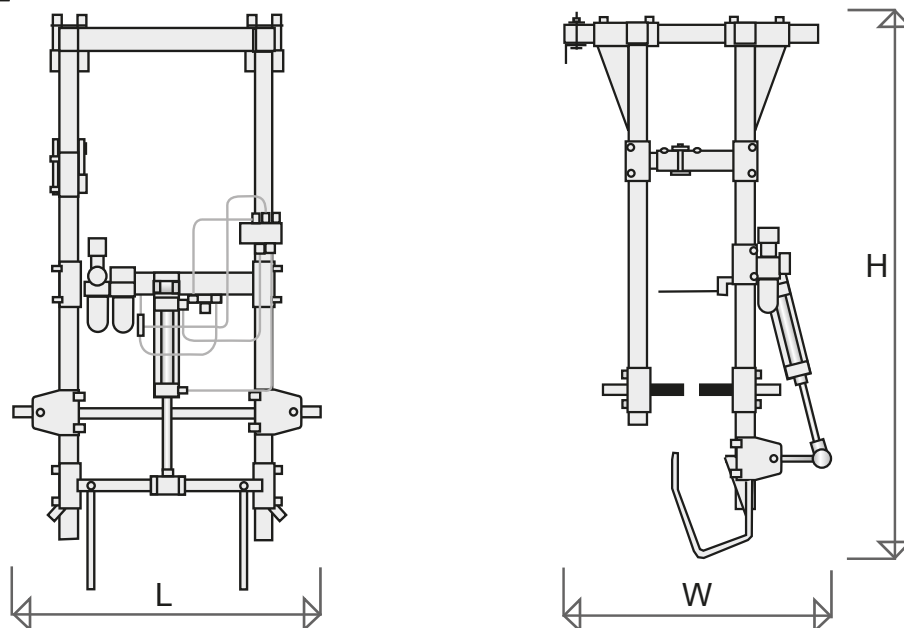

Meyn feet unloader for turkeys

		400	320	200	160
Capacity	BPH	400	320	200	160
Live weight	kg	6-22	6-22	6-22	6-22
Shackle pitch	inch	12"	15"	24"	30"
Length (L)	mm	1,000	1,000	1,000	1,000
Width (W)	mm	650	650	650	650
Height (H)	mm	1,400	1,400	1,400	1,400
Weight	kg	60	60	60	60
Compressed air connection	BSP	1/4"	1/4"	1/4"	1/4"
Compressed air consumption	m ³ /h	1.0	1.0	1.0	1.0