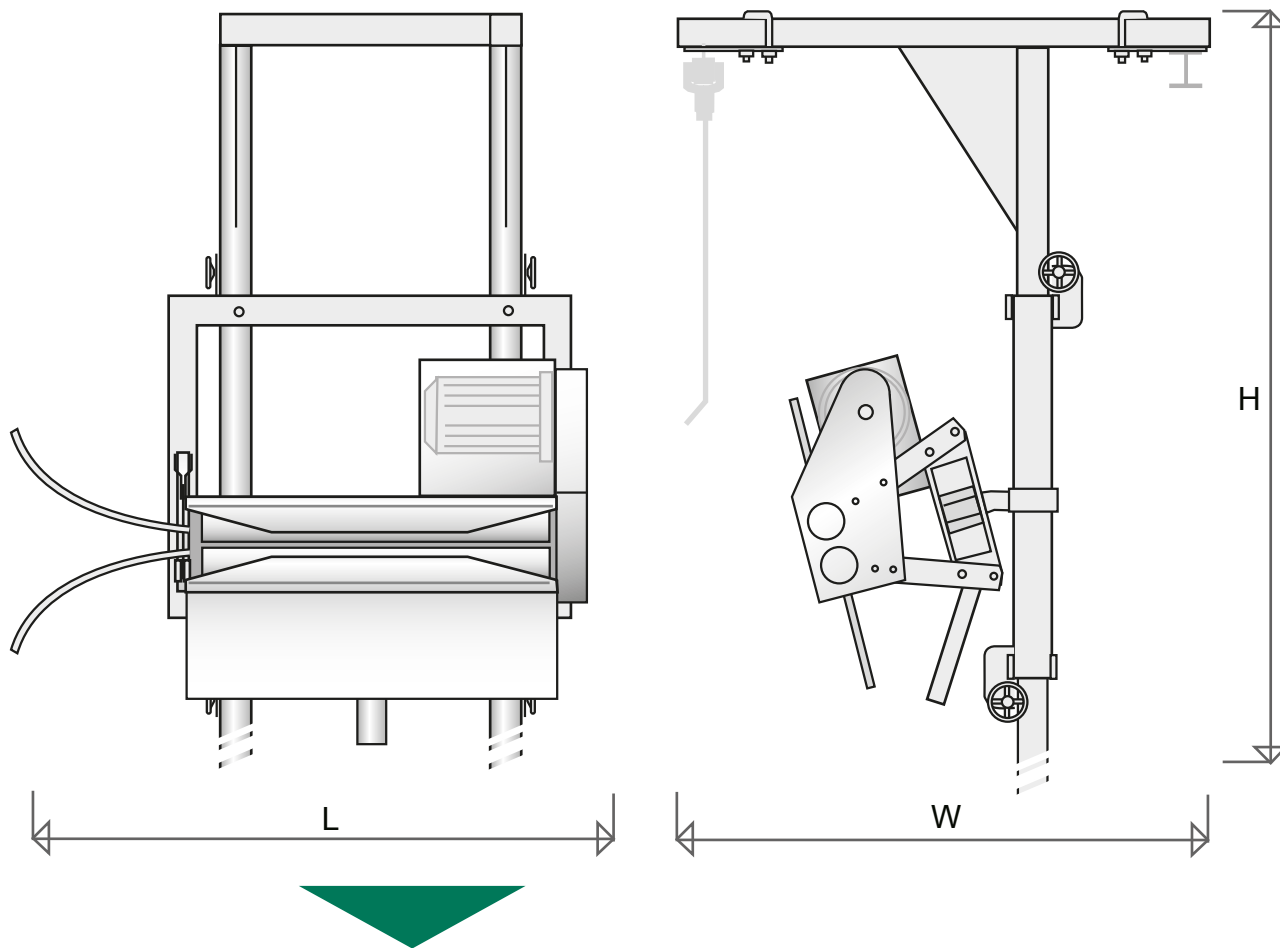

Meyn tail feather puller for turkeys

Technical Data Sheet

Product live weight range	kg	6-22	6-22
Capacity	BPH	2,900	3,600
Shackle pitch	inch	15	12
Length (L)	mm	1,650	1,650
Width (W)	mm	1,000	1,000
Height (H)	mm	2,500	2,500
Weight	kg	225	225
Electric power installed	kW	3.0	3.0
Water connection	BSP	1/2"	1/2"
Water consumption	m ³ /h	0.5	0.5

Poultry Processing Solutions

Meyn tail feather puller for turkeys

- Easy adjustable in height.
- Automatic infeed.
- Easy to clean.